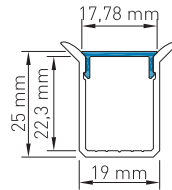

PMMA ABDECKUNG | PMMA COVER

$\eta \approx 32\%$

AB-001-003
PMMA Abdeckung LB Flach Opal
PMMA cover LB flat milky