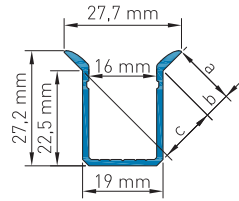

## ALUMINIUM PROFIL | ALUMINIUM PROFILE

a = 14,8 mm  
b = 6,3 mm  
c = 13,5 mm

**AP-001-011**  
Aluminium Profil LBY  
Aluminium profile LBY

**STANDARD LENGTH = 2M | ALL OTHER LENGTHS ARE EXCLUDED FROM EXCHANGE AND RETURN. LENGTHS OVER 2M ARE SHIPPED BY FREIGHT CARRIER AND REQUIRE A MINIMUM ORDER QUANTITY OF 10 PCS.**

### HINWEIS PLEASE NOTE

Kunststoff und Aluminium besitzen unterschiedliche Ausdehnungskoeffizienten, welche bei der Montage zu berücksichtigen sind. Ausgehend von 20°C verändert sich die Länge beim Aluminium um ca. 0,25mm pro Meter und beim Kunststoff um ca. 0,70mm pro Meter je 10°C Temperaturunterschied.

Plastic and aluminium have different expansion coefficients, which must be considered during assembly. Based on 20°C the length of aluminium changes approximately 0,25mm per meter and plastic approximately 0,70 mm per meter per 10°C of difference in temperature.