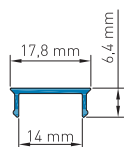

PMMA Abdeckung | PMMA Cover

Aluminium Abdeckung | Aluminium Cover