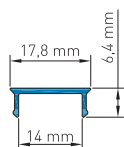

PMMA Abdeckung | PMMA Cover

Aluminium Abdeckung | Aluminium Cover