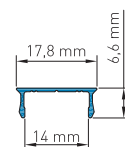

PMMA Abdeckung | PMMA Cover

Aluminium Abdeckung | Aluminium Cover