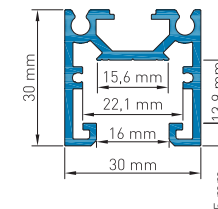

LED PROFIL LBH - Baffle Hängeprofil | LED PROFILE LBH - Baffle hanging profile

Aluminium Profile | Aluminium Profiles

AP-001-015

Aluminium Profil LBH | Alu natur
Aluminium profile LBH | natural aluminium

max. LED Leistung: 38W/m | Flexstrip 150
max. LED power: 38W/m | Flexstrip 150

AP-001-115

Aluminium Profil LBH | schwarz
Aluminium profile LBH | black

max. LED Leistung: 38W/m | Flexstrip 150
max. LED power: 38W/m | Flexstrip 150

Preis & Verfügbarkeit
Price and Availability