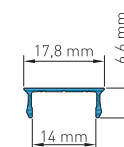

PMMA Abdeckung | PMMA Cover

Aluminium Abdeckung | Aluminium Cover