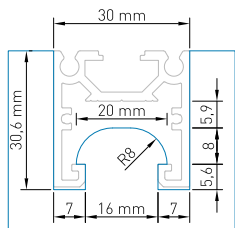

LED PROFIL LBH - Baffel Hängeprofil | LED PROFILE LBH - Baffle hanging profile

LBH Anwendungsbeispiel | LBH user example

Schnittbeispiel für eine Baffelbearbeitung | Cutting example for a baffle processing