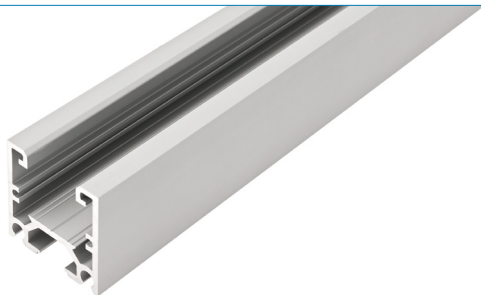

LED PROFIL LBH - Baffle Hängeprofil | LED PROFILE LBH - Baffle hanging profile

Aluminium Profile | Aluminium Profiles

AP-001-015

Aluminium Profil LBH | Alu natur
Aluminium profile LBH | natural aluminium

max. LED Leistung: 38W/m | Flexstrip 150
max. LED power: 38W/m | Flexstrip 150

AP-001-115

Aluminium Profil LBH | schwarz
Aluminium profile LBH | black

max. LED Leistung: 38W/m | Flexstrip 150
max. LED power: 38W/m | Flexstrip 150