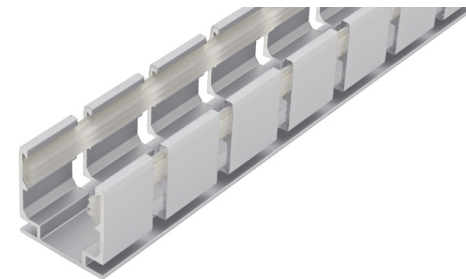

### Important information about the ordering process!

- 1.) The AUTFLEX is only available ready-made!
- 2.) Specify which one when ordering AUTFLEX You wish with the respective item number: AF-W01-PC3 and tell us the desired length! Please note that the AUTFLEX pitch is 8.33cm and that only lengths that are multiples of this can be achieved. Full meters are always charged, for example with 425cm = 5m.
- 3.) Please tell us the connection cable length and the type of feed using the item number. For the side feed, you still need to specify whether it is on the right or left!

**AF-AP2-A10**  
 AUTFLEX Wave & Curve starres Aufbau Aluminiumprofil - 2 Meter  
 AUTFLEX Wave & Curve rigid construction aluminum profile - 2 meters

**AF-AP2-E10**  
 AUTFLEX Wave & Curve starres Einbau Aluminiumprofil - 2 Meter  
 AUTFLEX Wave & Curve rigid installation aluminum profile - 2 meters